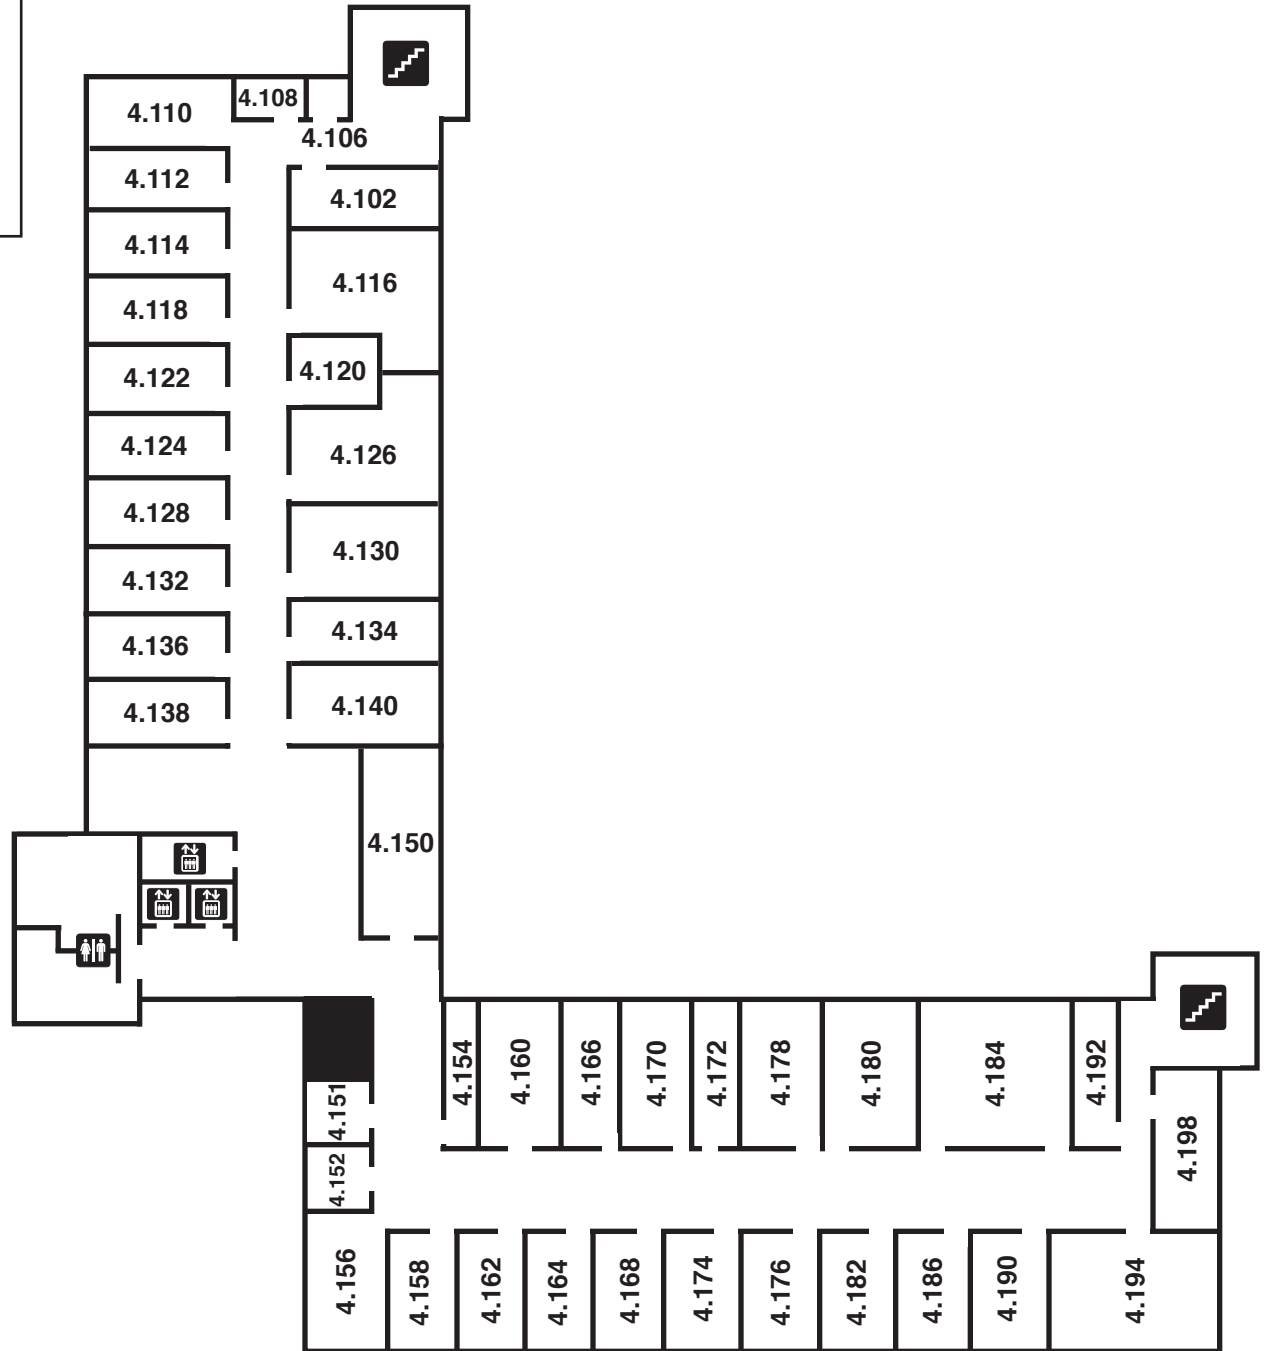

4

MRH Music Recital Hall