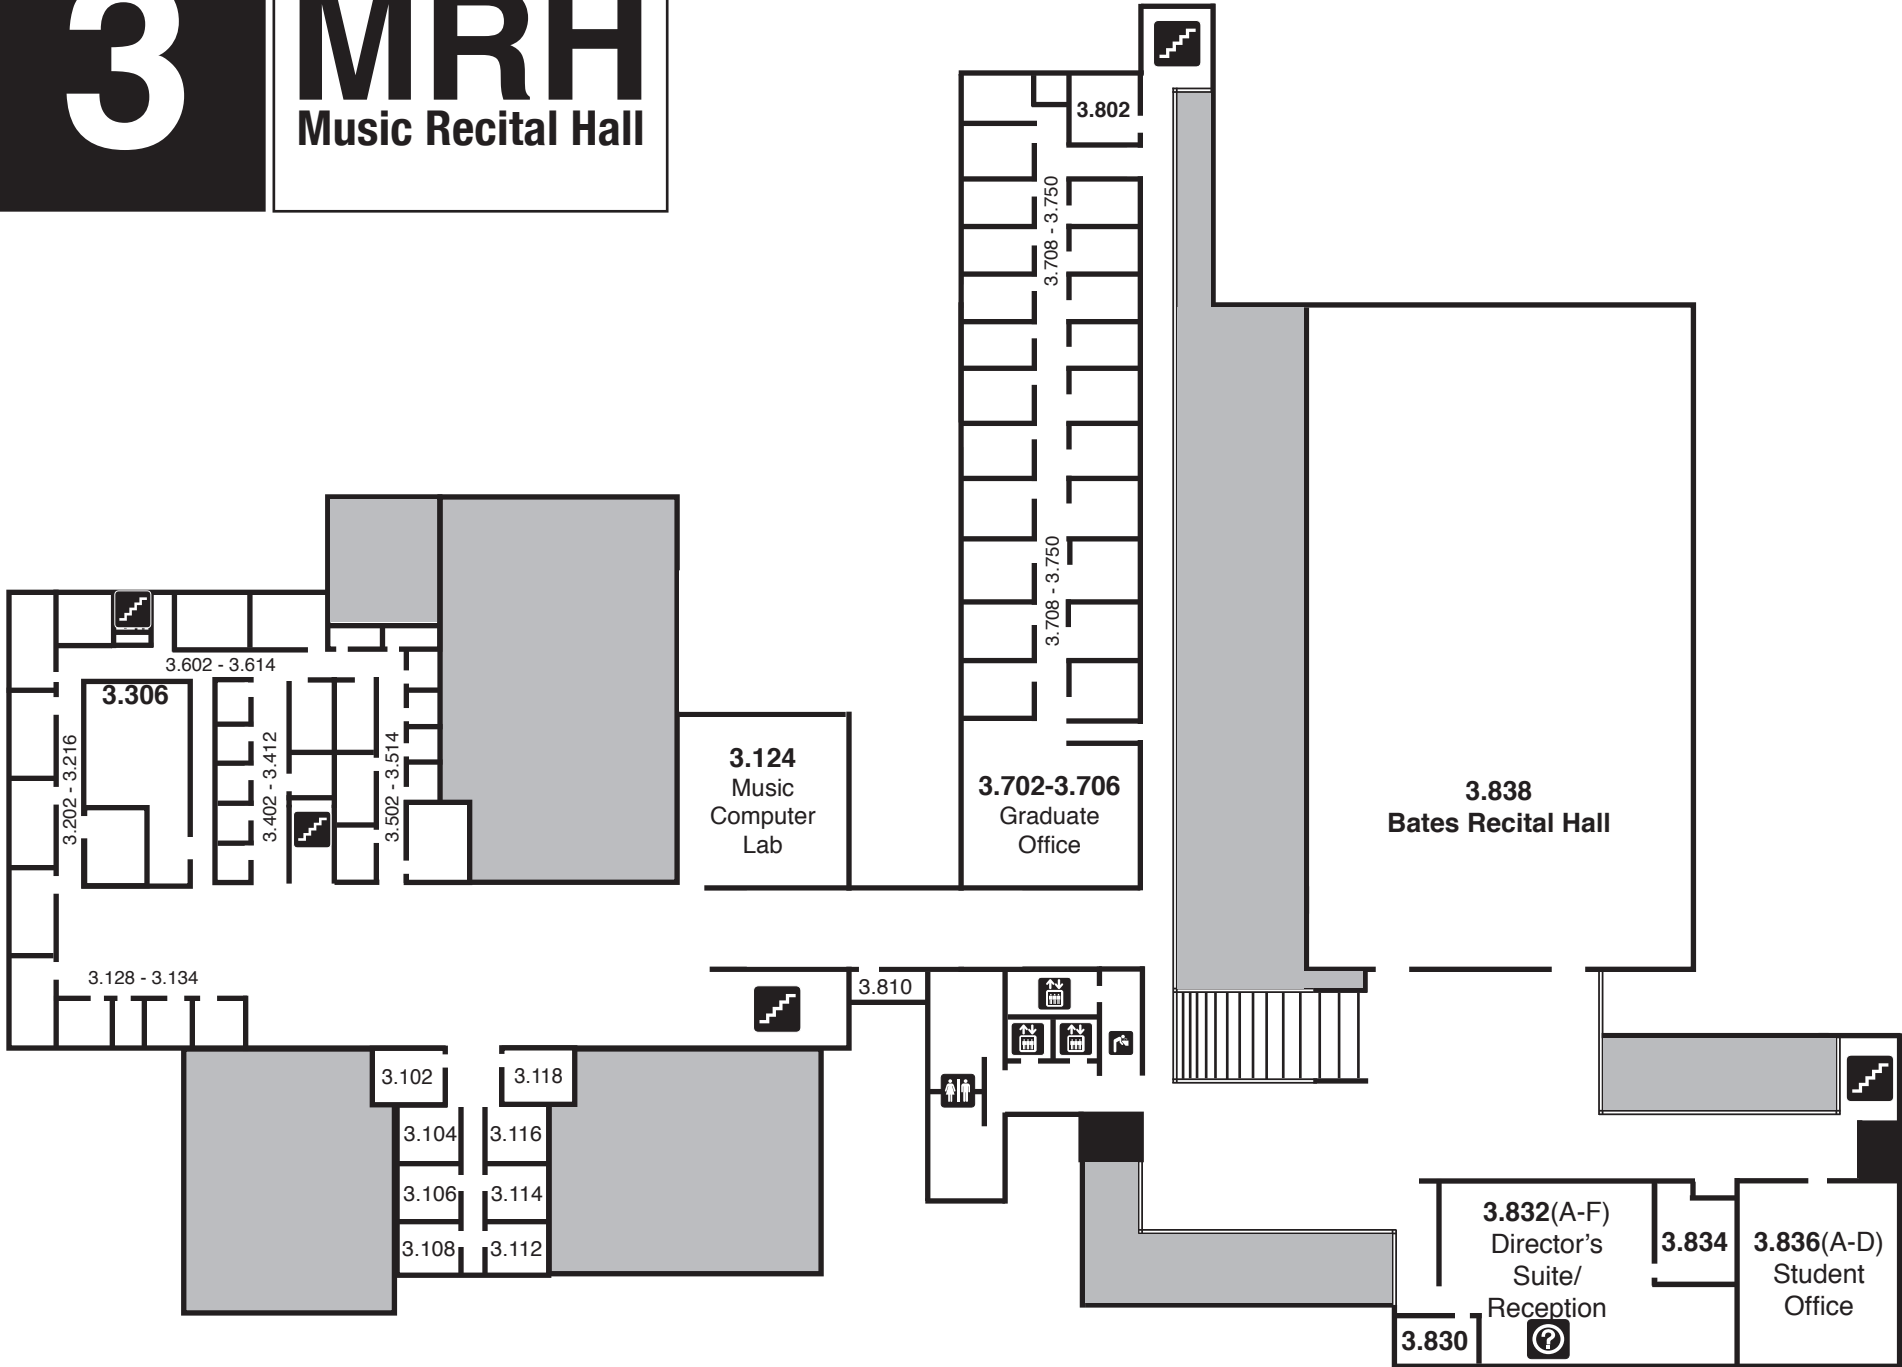

3

MRH

Music Recital Hall