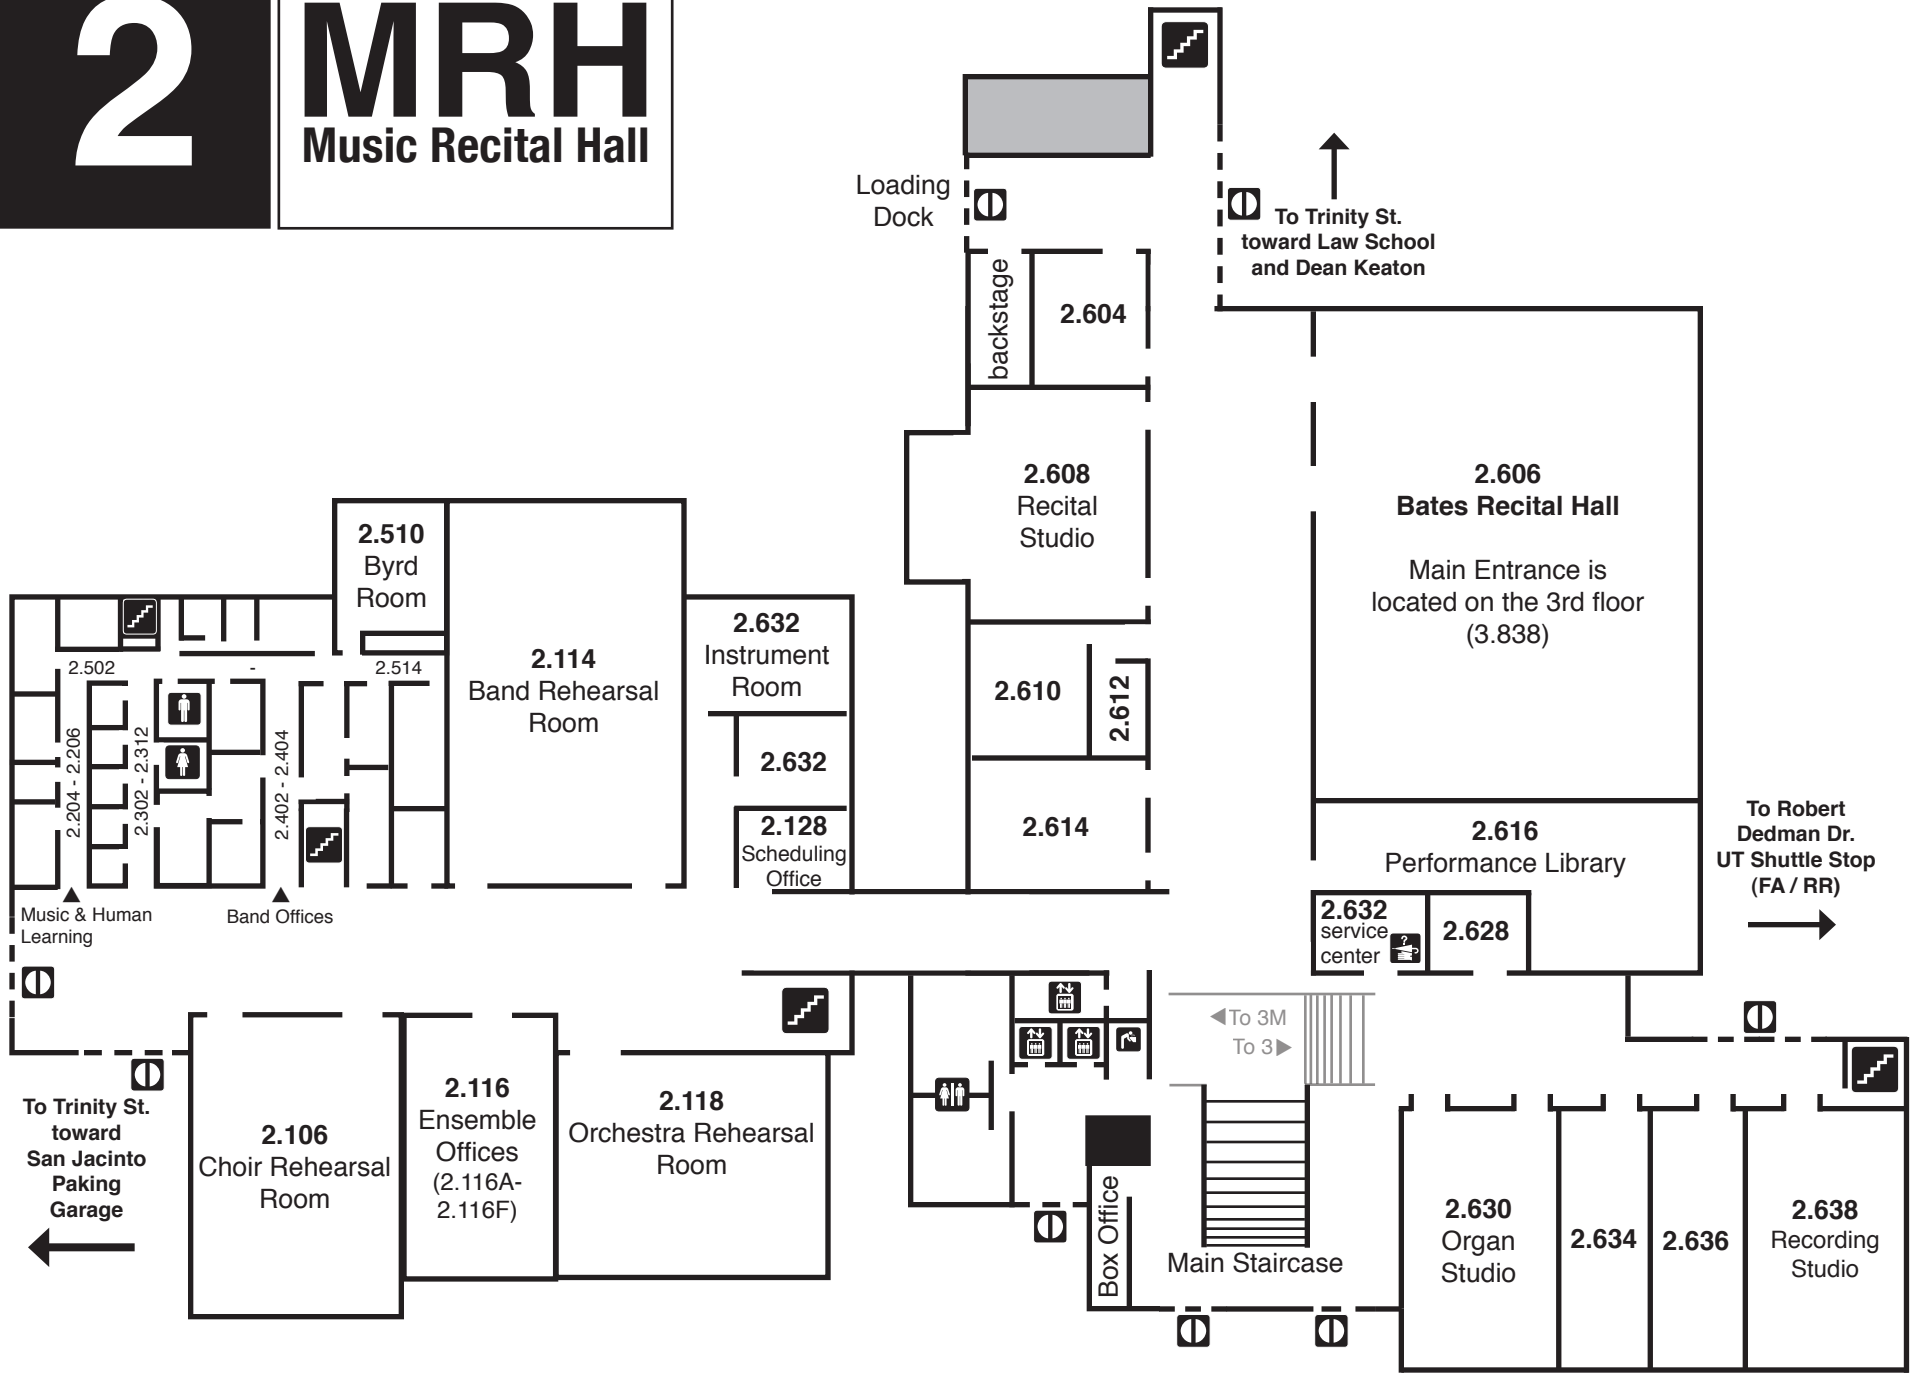

# MRH

Music Recital Hall

Mezzanine

# Performing Arts Center (PAC)

Mirror Room PAC 3.412 ▼

Green Conference Room PAC 3.614 ►

## MRH Music Recital Hall

**5**

**MRH**  
Music Recital Hall

6

**MRH**  
Music Recital Hall