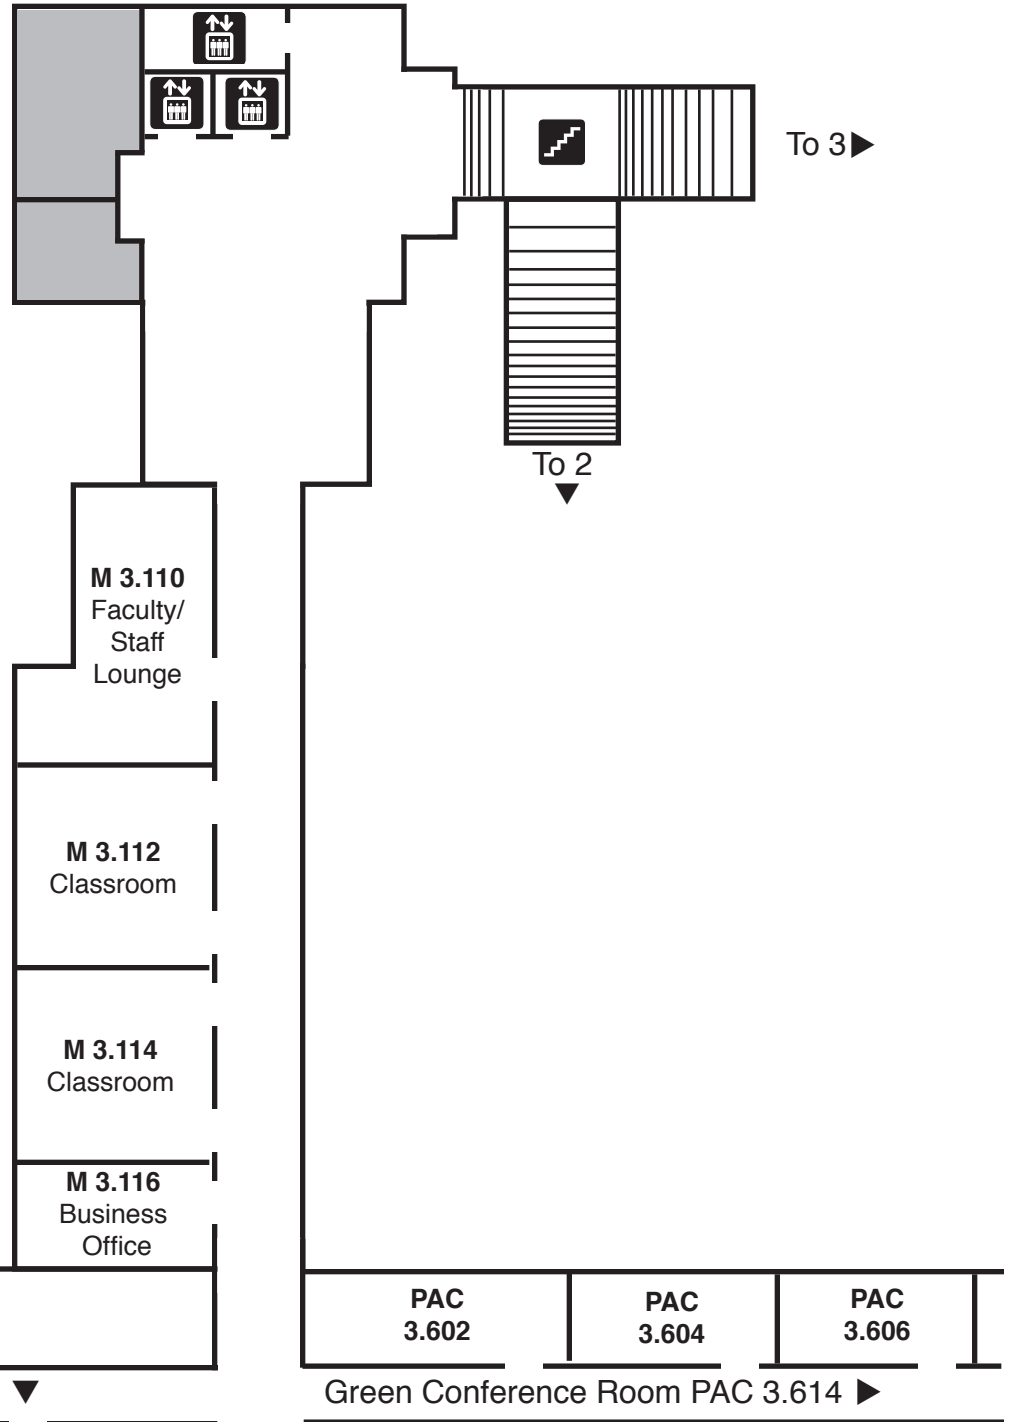

# MRH

Music Recital Hall

Mezzanine

# Performing Arts Center (PAC)

Mirror Room PAC 3.412 ▼

Green Conference Room PAC 3.614 ►